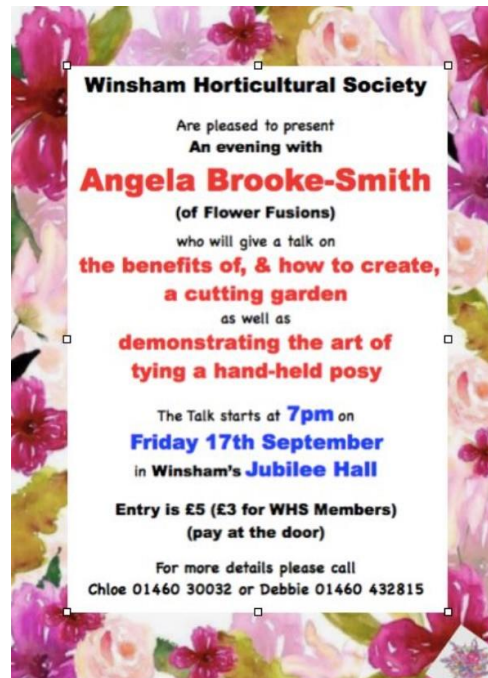

WINSHAM E-LETTER

No.652 4th September 2021

Hi all,

Back to normal this week. Suzy Nacrou has sent me some pics of the Winsham Art Club Exhibition, and Winsham Horticultural Society have sent me details of a very interesting talk later this month to be given by Angela Brooke

Smith-the owner of Ey and Ore. See the poster below.

I will also draw your attention to the two events being organised by The Bell.

At long last, things are beginning to get going again.

Neighbourhood Watch includes new advice on how to protect your jewellery from burglars and some useful information about money scams.

That's about it. However, I will part with a comment to help new residents especially; explore Winsham Web Museum-you will find it crammed with information which you may find of interest. Soil, flora and fauna, recollections, history-it goes on and on with no end of items of interest.

Have fun,

John