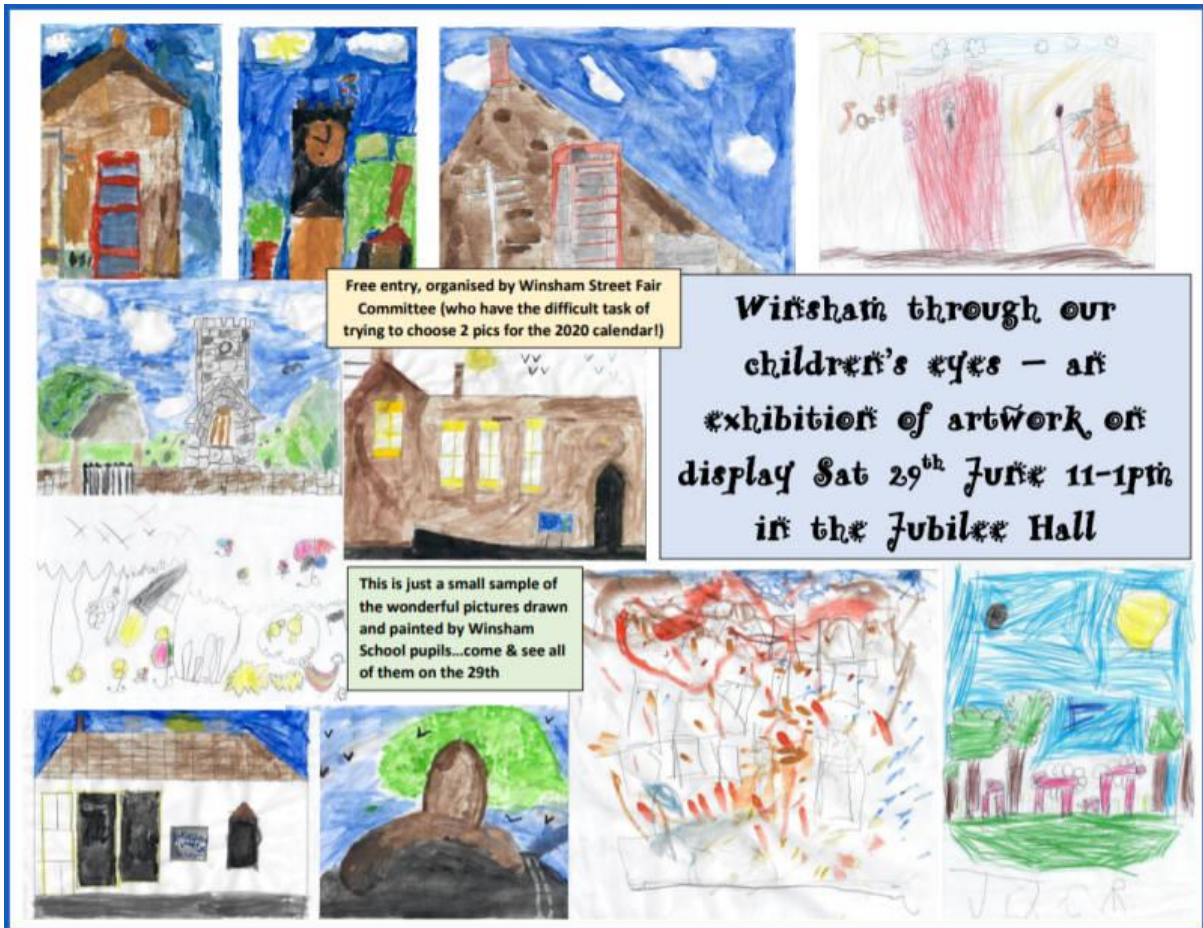

All sorts of interesting activities planned for next week's Family Fun Day.