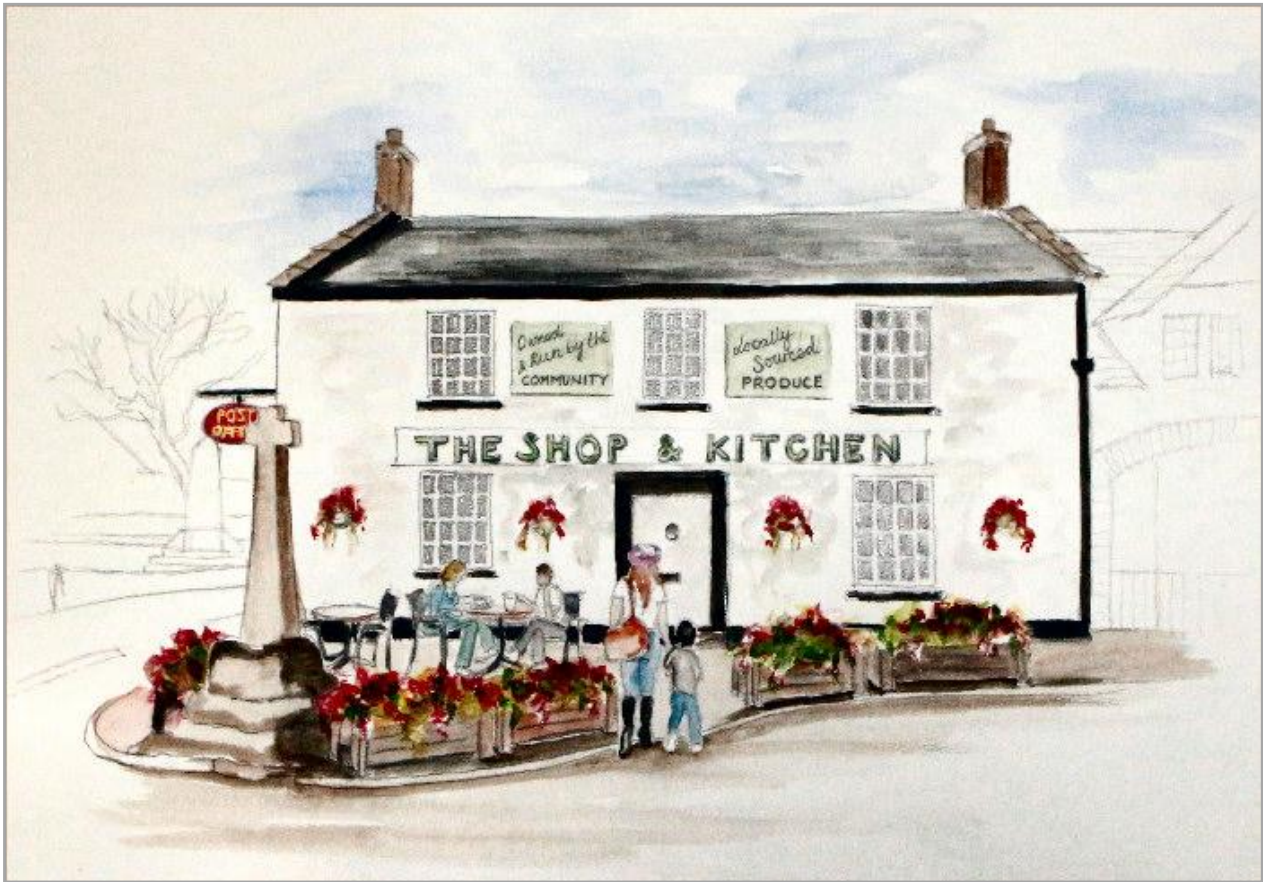

# WINSHAM E-LETTER

*The project to move the Winsham Shop into 'The George' continues to move towards a planning decision, hopefully, sometime in the few months. Meanwhile the Post Office Counters organisation has approved a substantial grant to cover the cost of fitting out the new post office when the time comes.*